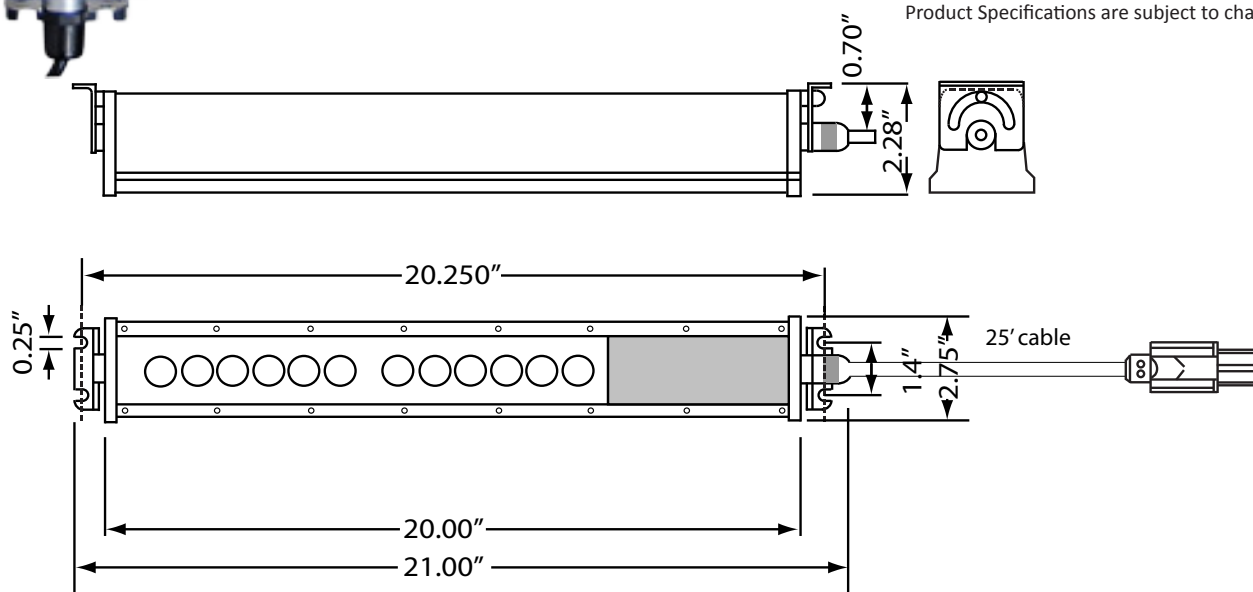

Technical Specifications

Safety Certifications	
CE Mark of Declaration, TUV Rheinland, RoHS Compliant	
Waterproof Certification	
IP69K (Waterproof Under High Pressure/High Temperature)	
Dimensions	
• Length	21.00"
• Width	2.75"
• Height	2.28"
• Beam	80°
• Net Weight	3.5 pounds
Material Specifications	
• Housing	Anodized aluminum
• Lens	Tempered glass
Electrical Specifications	
• Voltage	100-260 VAC
• Cycle	50/60hz
• Driver	Variable voltage inline smart driver
• Amperage	.30 @ 120 VAC
• Wattage	28
• Lumen rating	2,240
• Kelvin (color temperature)	5,000
• On/off switch	N/A
Cord Specifications	
• Certification	SVT (oil resistant)
• Length	25'
• Plug	Standard grounded US 3 prong male plug. (NEMA 5-15)
• Composition	18 gauge 3-conductor copper wiring, SVT (oil resistant) certified neoprene jacket

Product Specifications are subject to change.