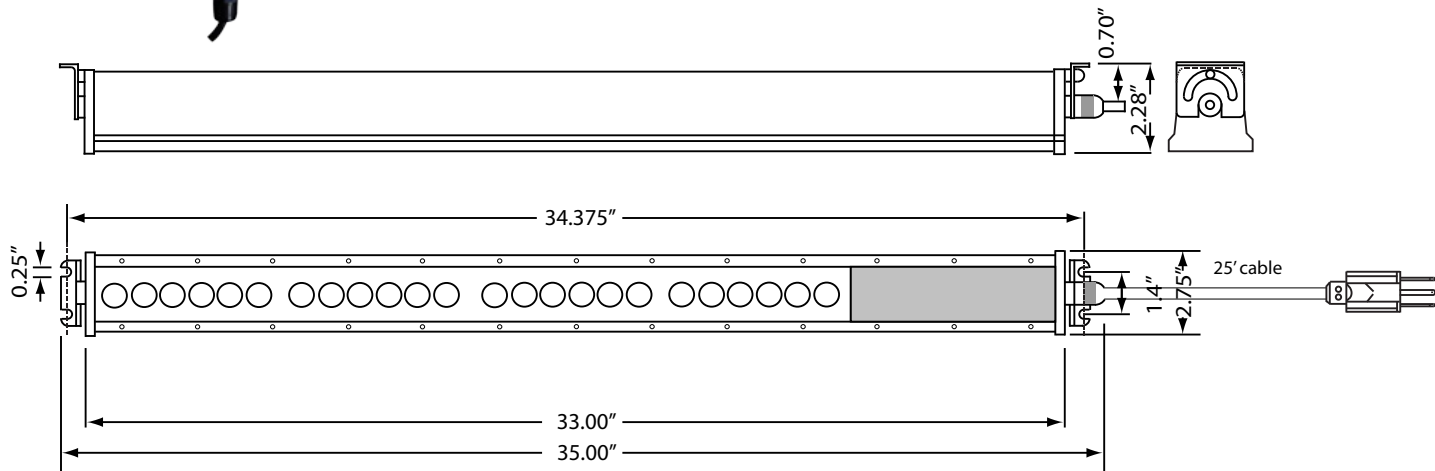

Safety Certifications	
CE Mark of Declaration, TÜV Rheinland, RoHS Compliant	
Waterproof Certification	
IP69K (Waterproof Under High Pressure/High Temperature)	
Dimensions	
• Length	35.00"
• Width	2.75"
• Height	2.28"
• Beam	80°
• Net Weight	6.0 pounds
Material Specifications	
• Housing	Anodized aluminum
• Lens	Tempered glass
Electrical Specifications	
• Voltage	90-264 VAC
• Cycle	50/60hz
• Driver	Variable voltage inline smart driver
• Amperage	.44 @ 120 VAC
• Wattage	52
• Lumen rating	4,160
• Kelvin (color temperature)	5,000
• On/off switch	N/A
Cord Specifications	
• Certification	SVT (oil resistant)
• Length	25'
• Plug	Standard grounded US 3 prong male plug. (NEMA 5-15)
• Composition	18 gauge 3-conductor copper wiring, SVT (oil resistant) certified neoprene jacket

Product specifications are subject to change.